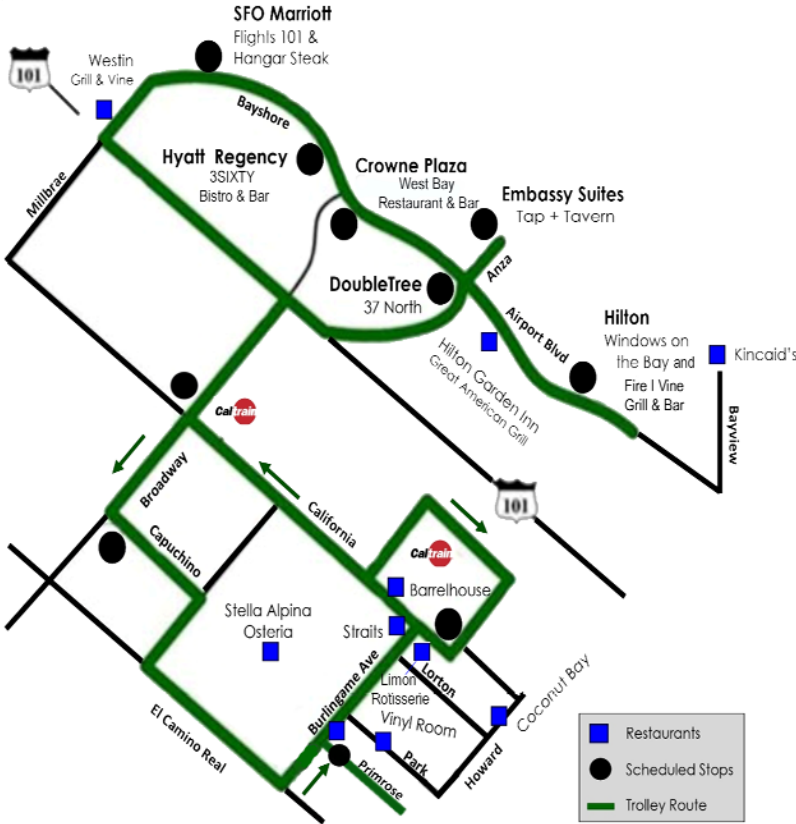

BURLINGAME TROLLEY

FREE!

Service Downtown

Connects the hotels east of Hwy 101 with downtown Burlingame

- Shopping
- Entertainment
- Restaurants
- Sidewalk Cafés

Burlingame Trolley sponsored by:

- Participating Hotels (listed)
- City of Burlingame
- Broadway Burlingame BID
- Downtown Burlingame BID

Run #	SFO Marriott (1800 Old Bayshore)	Hyatt Regency (Door)	Crowne Plaza (Door)	DoubleTree (Door)	Hilton SFO (Door)	Embassy Suites (Door)	Broadway Ave. Shopping (Capuchino & Broadway—SW)	Parking Lot J (btwn Park Road and Primrose)	Burlingame Ave. Shopping (Caltrain Station)	Broadway & California Shopping (Caltrain Station)
1	11:50am	11:55am	11:58am	12:03pm	12:07pm	12:10pm	12:16pm	12:22pm	12:26pm	12:28pm
2	12:37pm	12:42pm	12:45pm	12:50pm	12:54pm	12:57pm	1:03pm	1:09pm	1:13pm	1:15pm
3	1:24pm	1:29pm	1:32pm	1:37pm	1:41pm	1:44pm	1:50pm	1:56pm	2:00pm	2:02pm
4	2:11pm	2:16pm	2:19pm	2:24pm	2:28pm	2:31pm	2:37pm	2:43pm	2:47pm	2:49pm
5	2:58pm	3:03pm	3:06pm	3:11pm	3:15pm	3:18pm	3:24pm	3:30pm	3:34pm	3:36pm
6	3:45pm	3:50pm	3:53pm	3:58pm	4:02pm	4:05pm	4:11pm**	4:17pm**	4:21pm**	4:23pm**
DRIVER BREAK										
7	5:30pm	5:35pm	5:38pm	5:43pm	5:47pm	5:50pm	5:56pm	6:02pm	6:06pm	6:08pm
8	6:17pm	6:22pm	6:25pm	6:30pm	6:34pm	6:37pm	6:43pm	6:49pm	6:53pm	6:55pm
9	7:04pm	7:09pm	7:12pm	7:17pm	7:21pm	7:24pm	7:30pm	7:36pm	7:40pm	7:42pm
10	7:51pm	7:56pm	7:59pm	8:04pm	8:08pm	8:11pm	8:17pm	8:23pm	8:27pm	8:29pm
11	8:38pm	8:43pm	8:46pm	8:51pm	8:54pm	8:57pm	9:03pm	9:09pm	9:13pm	9:15pm
12	9:24pm**	9:29pm**	9:32pm**	9:37pm**	9:41pm**	9:44pm**	Trolley Operated by Gateway Global: 1-650-697-5548			

**The ADA-equipped
Burlingame Trolley
shuttle bus operates daily.***

* Does not run on Thanksgiving Day, Christmas Day or New Year's Day.

** Drop-offs only